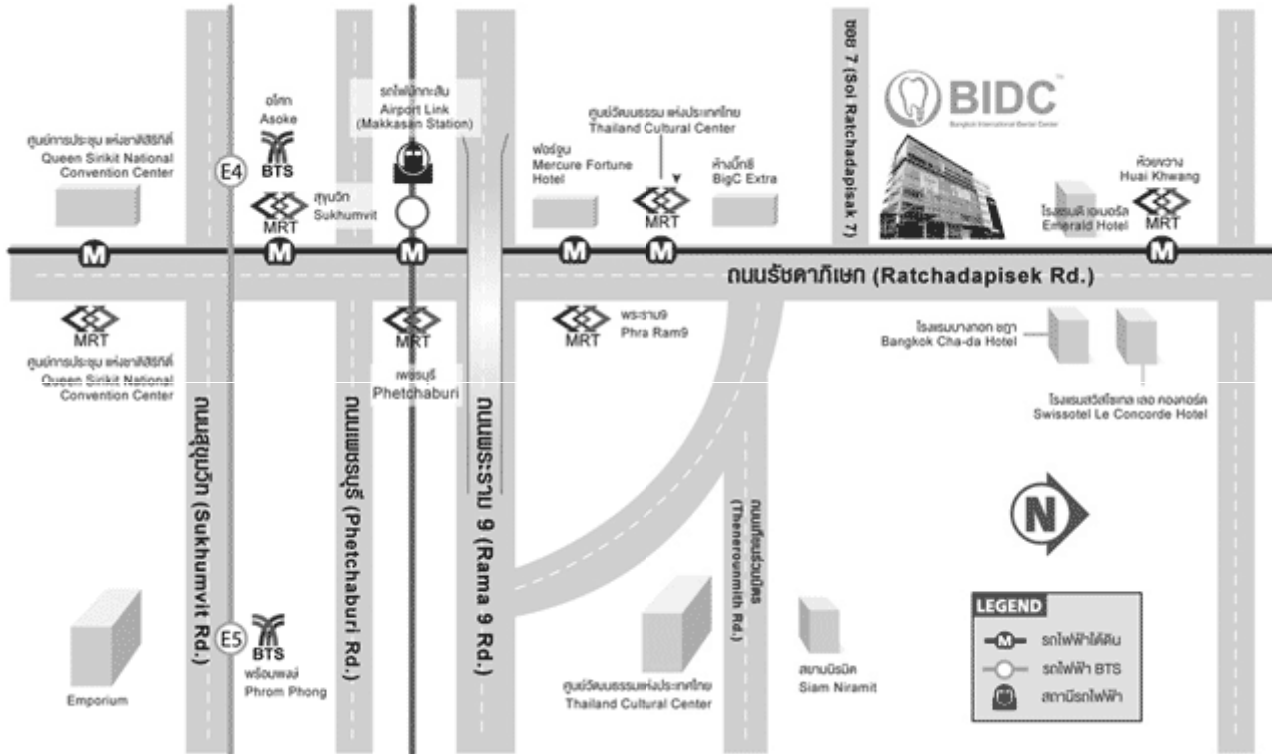

Bangkok Intl Dental Centre LOCATION

BIDC Address

157 Ratchadapisek Rd. , Din Daeng District , Bangkok 10400

BIDC Map

BIDC Travel Directions by MRTA

To get to our clinic by MRTA, get off at Thailand Culture Station taking the exit 4. When you exit the station, you will arrive at the Thai Life Insurance Building. Bangkok International Dental Center is approximately 400 metres away from the MRTA station.

If you would like to walk, take a 10 minutes stroll following the direction of the traffic flow. You will pass by Big C Extra before arriving at Bangkok International Dental Center, a 7 storey tall building.

If you would like to take a 2 to 5 minutes bus ride, get on any bus at the Thai Life Insurance Building. The bus fare is less than 10 Thai baht, get off the bus stop located directly in front of BIDC building. The BIDC bus stop is also in front of a passenger overhead bridge that can be clearly and easily located.

If you would like to take a 2 to 5 minutes cab ride, get on any cab. The cab will go straight along the main road on Ratchadapisek Rd. Alight at the BIDC building about 2 blocks away from the MRTA station.